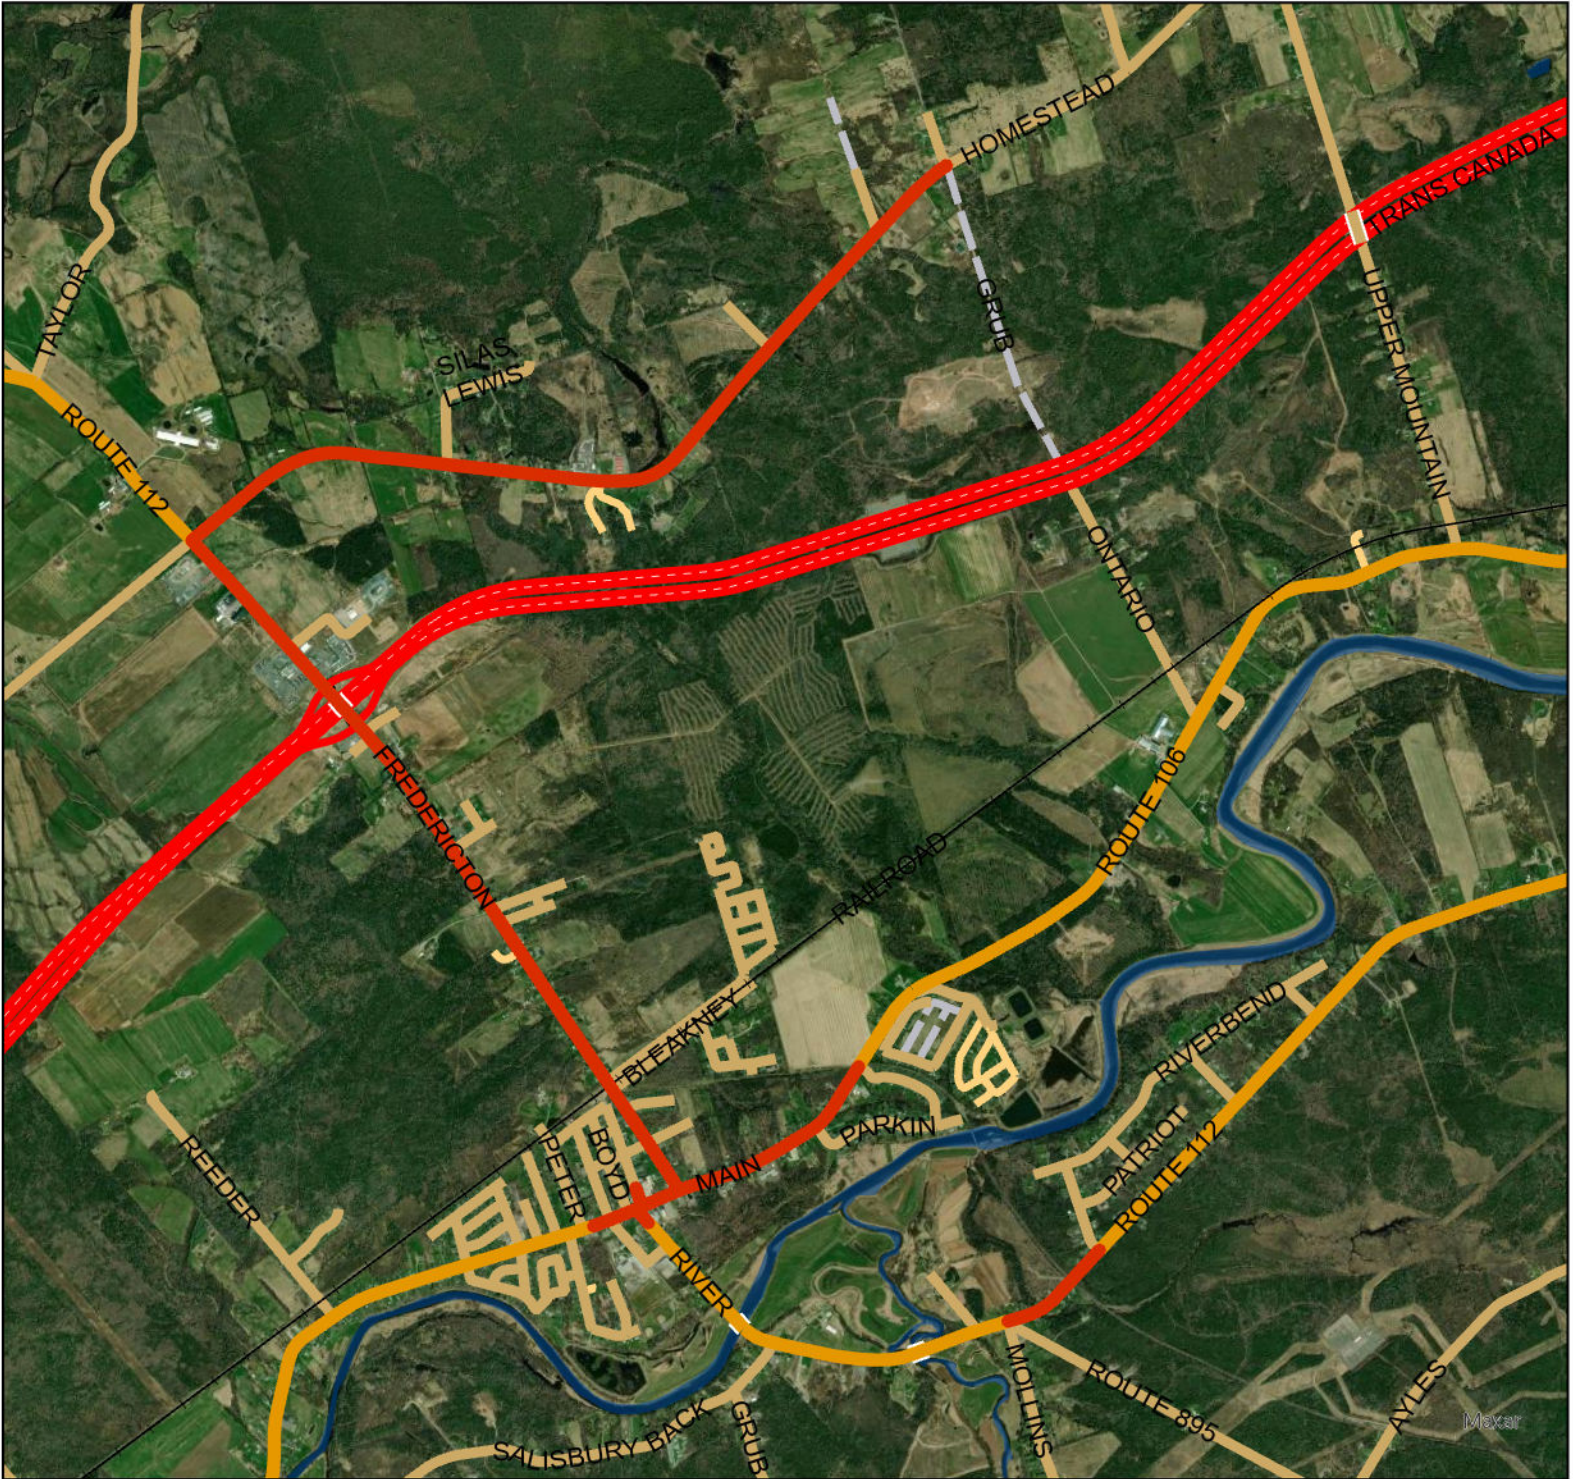

# Schedule A(1-6)

Salisbury, NB

Date: 2023-09-18

## Legend

 Scheduled Roads

0 500 1,000 m